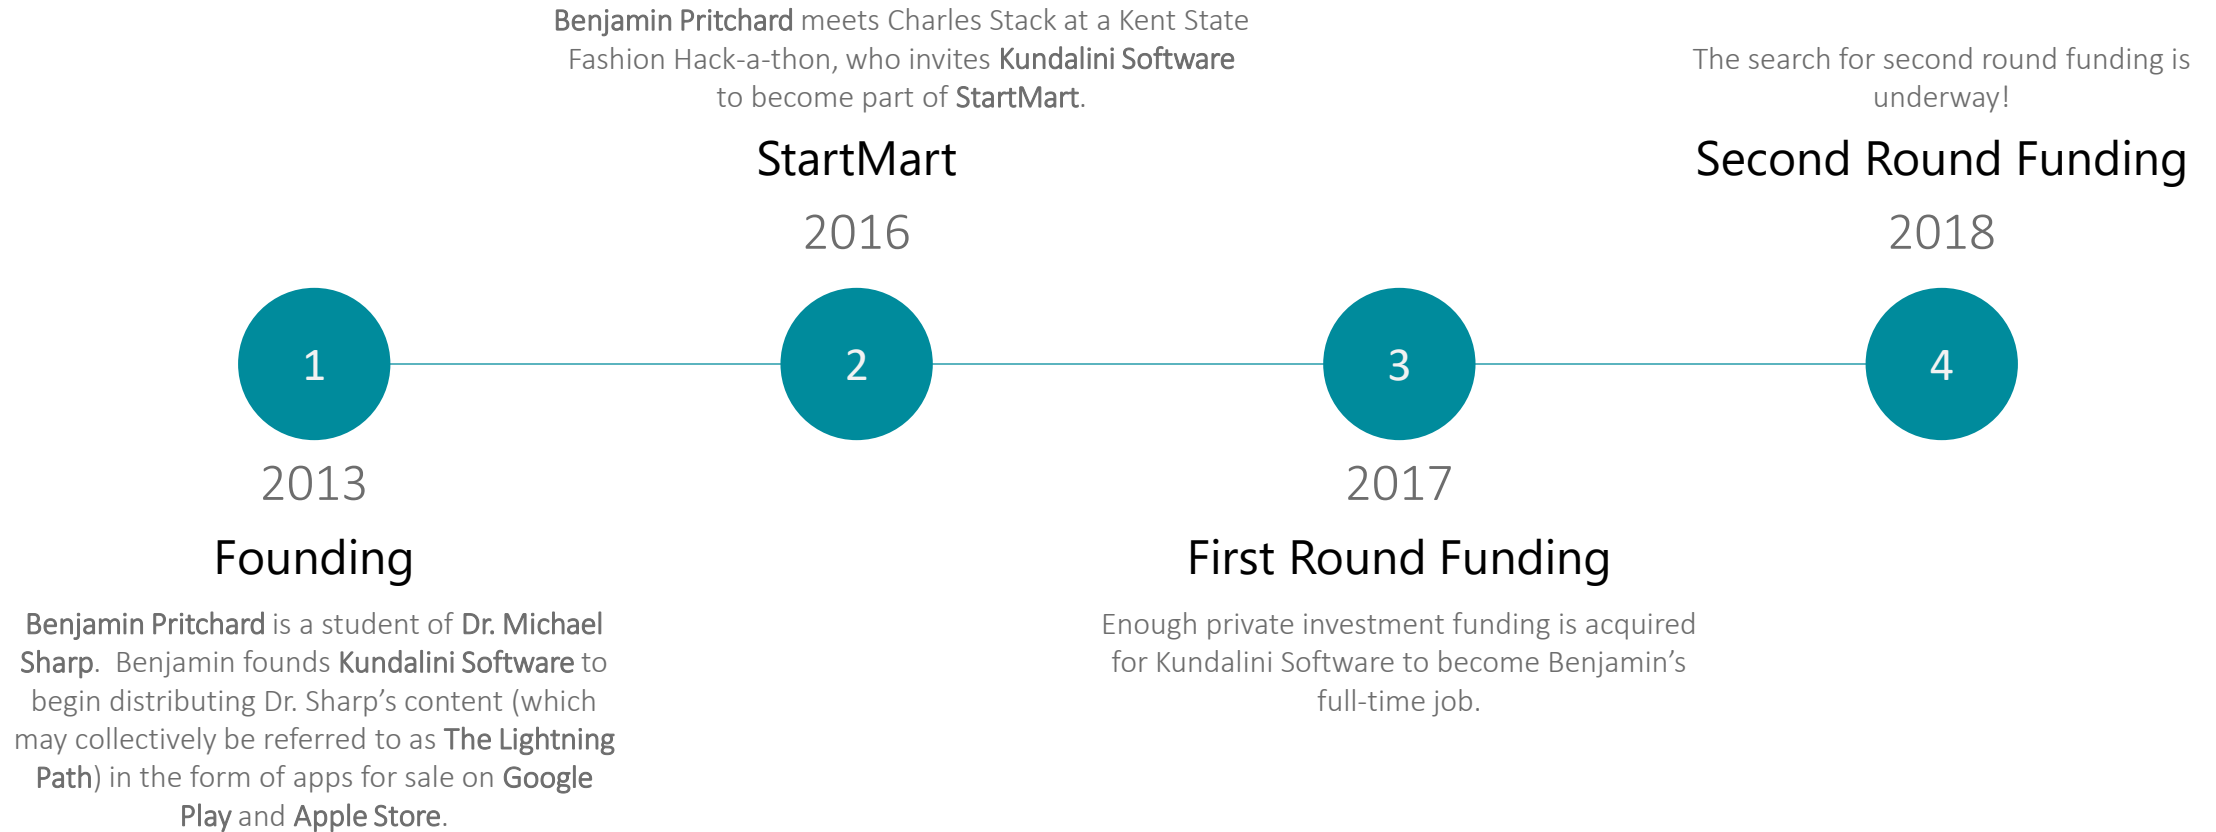

KUNDALINI SOFTWARE TIMELINE